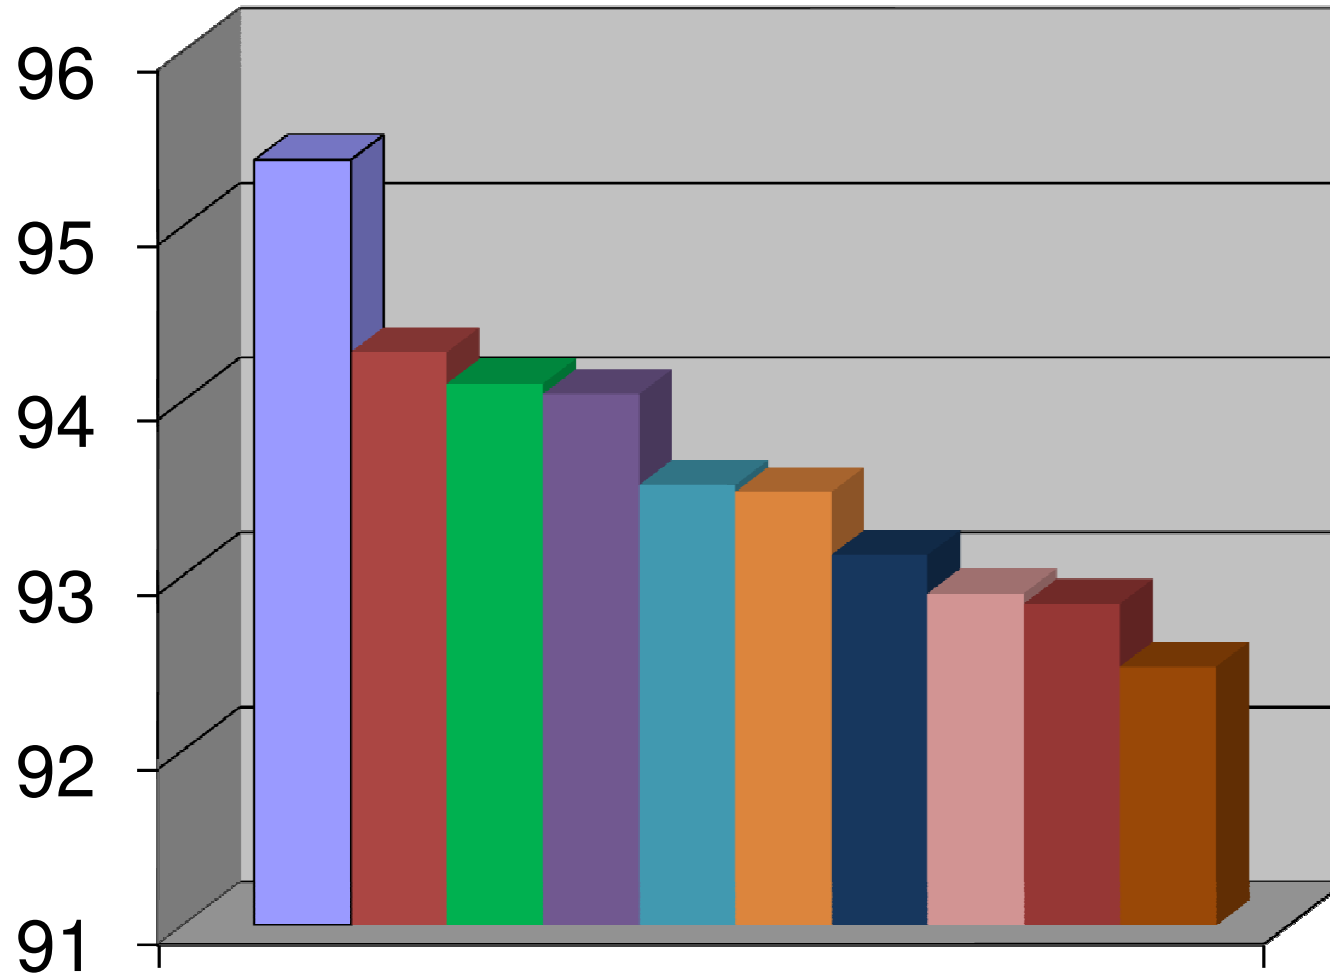

TOP TEN CHART

CLASS - IX

SESSION : 2016-17

- 09-A-35 - 1st - Subhadeep Kar - 95.38 %
- 09-B-34 - 2nd - Souradeep Kar - 94.28 %
- 09-A-10 - 3rd - Arkajyoti Bhattacharjee - 94.1 %
- 09-B-20 - 4th - Mayur Ray - 94.04 %
- 09-B-30 - 5th - Saptarshi Chakraborty - 93.52 %
- 09-A-24 - 6th - Rishav Gandhar Lodh - 93.48 %
- 09-B-29 - 7th - Sagarmoy Das - 93.12 %
- 09-B-16 - 8th - Gaurav Sinha - 92.9 %
- 09-A-09 - 9th - Arijit Debnath - 92.84 %
- 09-A-07 - 10th - Anubhab Majumdar - 92.48 %