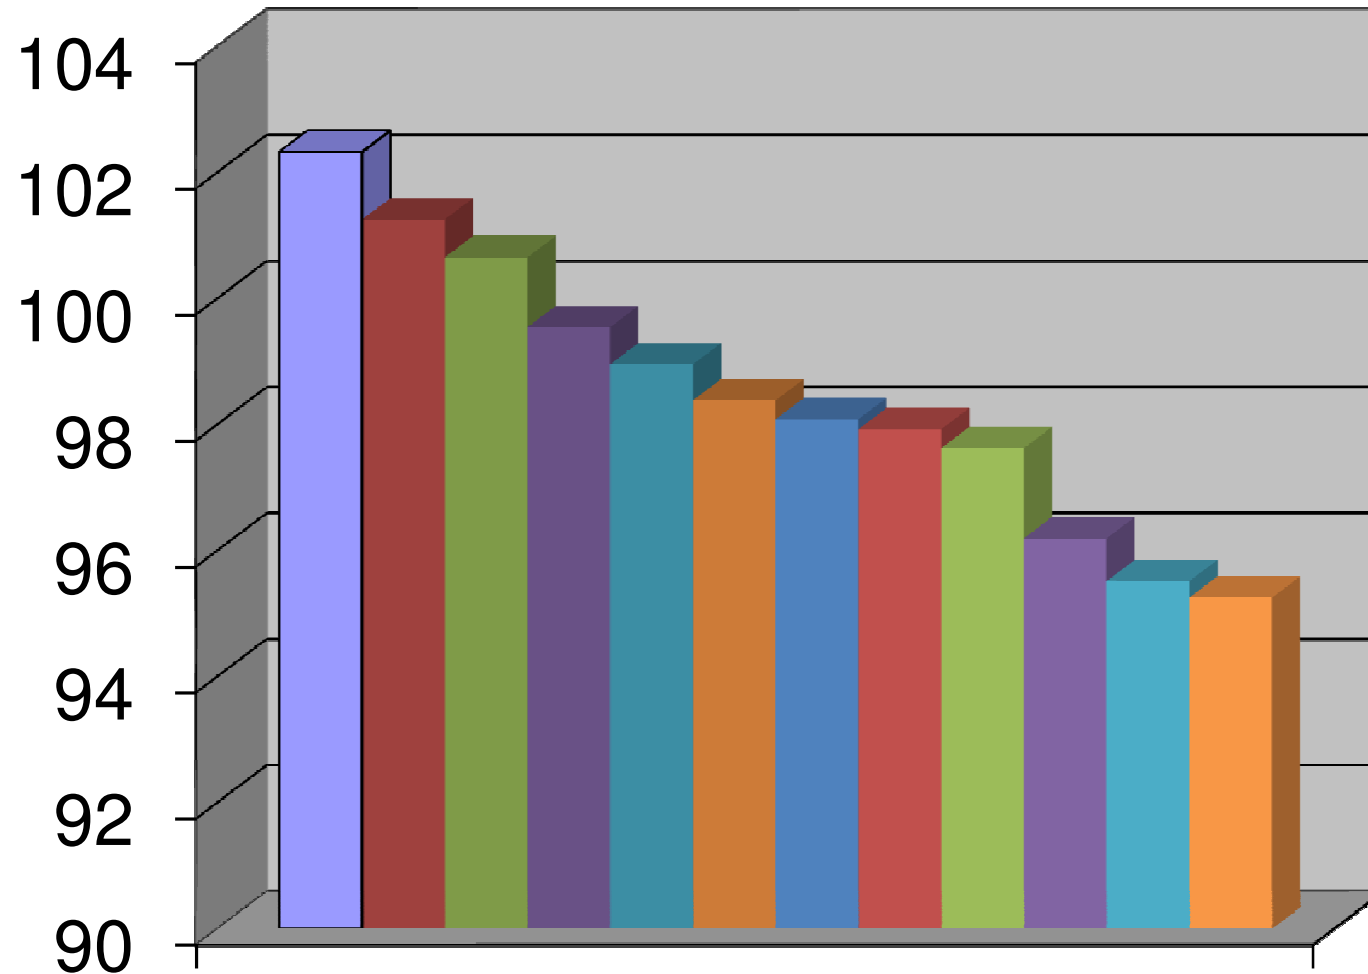

TOP TEN CHART

CLASS -VIII

SESSION : 2016-17

- 08-A-01 - 1st - Subhajt Bhaumik - 102.32 %
- 08-B-01 - 1st - Arghadip Das - 101.25 %
- 08-B-02 - 1st - Subham Malakar - 100.65 %
- 08-A-02 - 2nd - Souhardya Nath - 99.54 %
- 08-B-03 - 3rd - Basab Bhattacharjee - 98.95 %
- 08-A-03 - 4th - Arghyadeep Das - 98.38 %
- 08-A-05 - 5th - Bedanta Bhaumik - 98.08 %
- 08-A-04 - 6th - Nilarghya Sarkar - 97.92 %
- 08-B-05 - 7th - Shibalay Ghosh - 97.62 %
- 08-A-06 - 8th - Sumantaraj Paul - 96.19 %
- 08-B-06 - 9th - Anurag Gan Chaudhuri - 95.51 %
- 08-B-04 - 10th - Rajdeep Majumder - 95.25 %

Due to the additional marks of Sanskrit the aggregate % become more than 100%