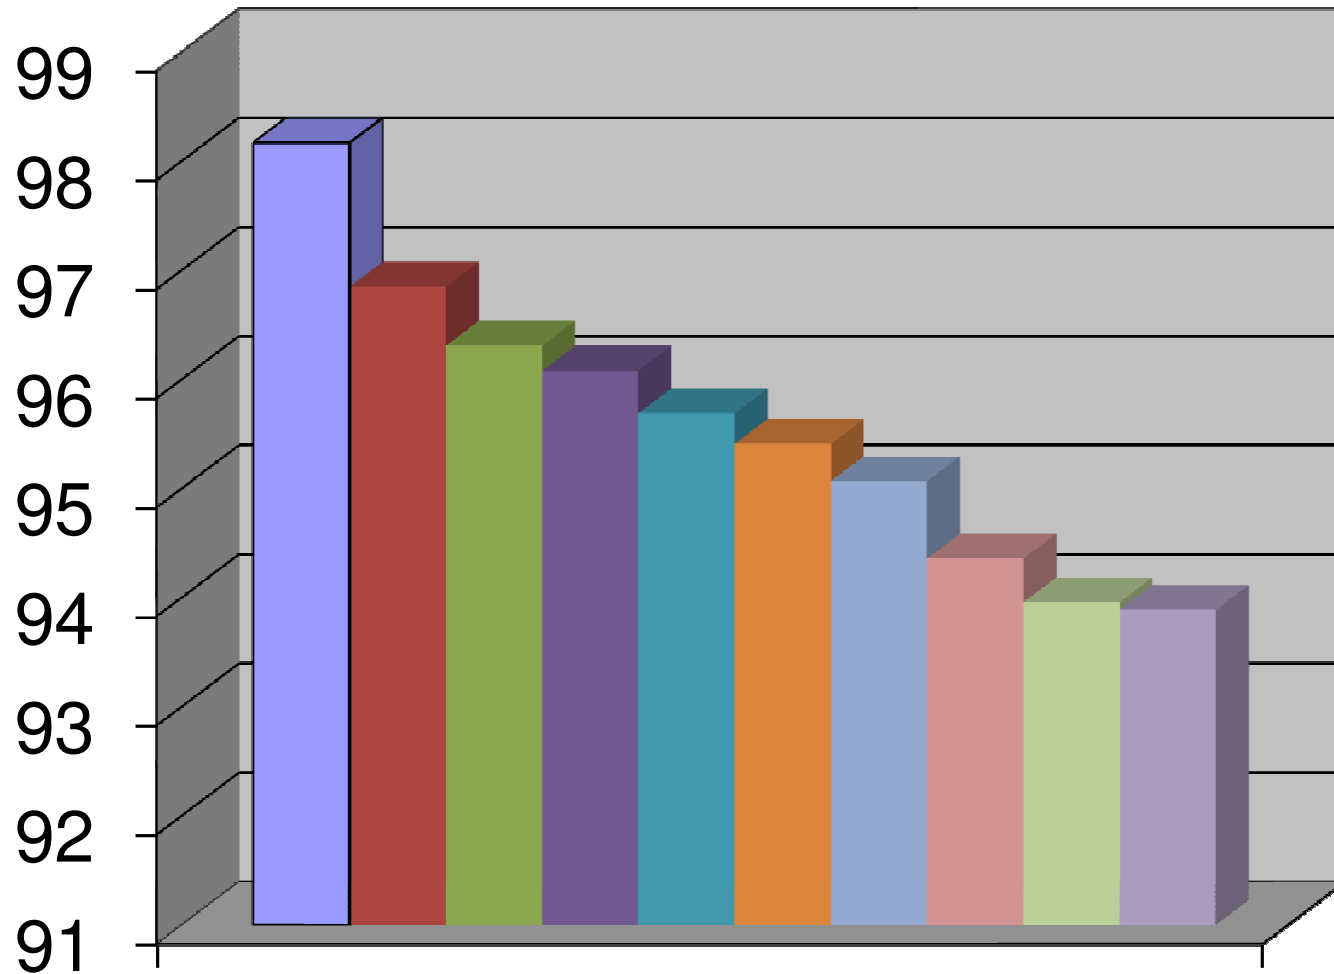

TOP TEN CHART

CLASS -III

SESSION : 2016-17

- 03-A-24 - 1st - DIBARSHU SINHA ROY - 98.17 %
- 03-B-23 - 2nd - AADRISH DEB - 96.85 %
- 03-A-17 - 3rd - SWITAJ KARMAKAR - 96.31 %
- 03-B-22 - 4th - KINGSHUK GHOSH - 96.08 %
- 03-A-23 - 5th - ADRIRAJ SAHA - 95.69 %
- 03-C-30 - 6th - SOMAGHNA BHATTACHARJEE - 95.41 %
- 03-B-24 - 7th - ANURAN CHATTERJEE - 95.07 %
- 03-A-22 - 8th - SOUNAK ROY - 94.36 %
- 03-A-12 - 9th - SUPON SARKAR - 93.96 %
- 03-C-25 - 10th - BARSHAN BANIK - 93.89 %