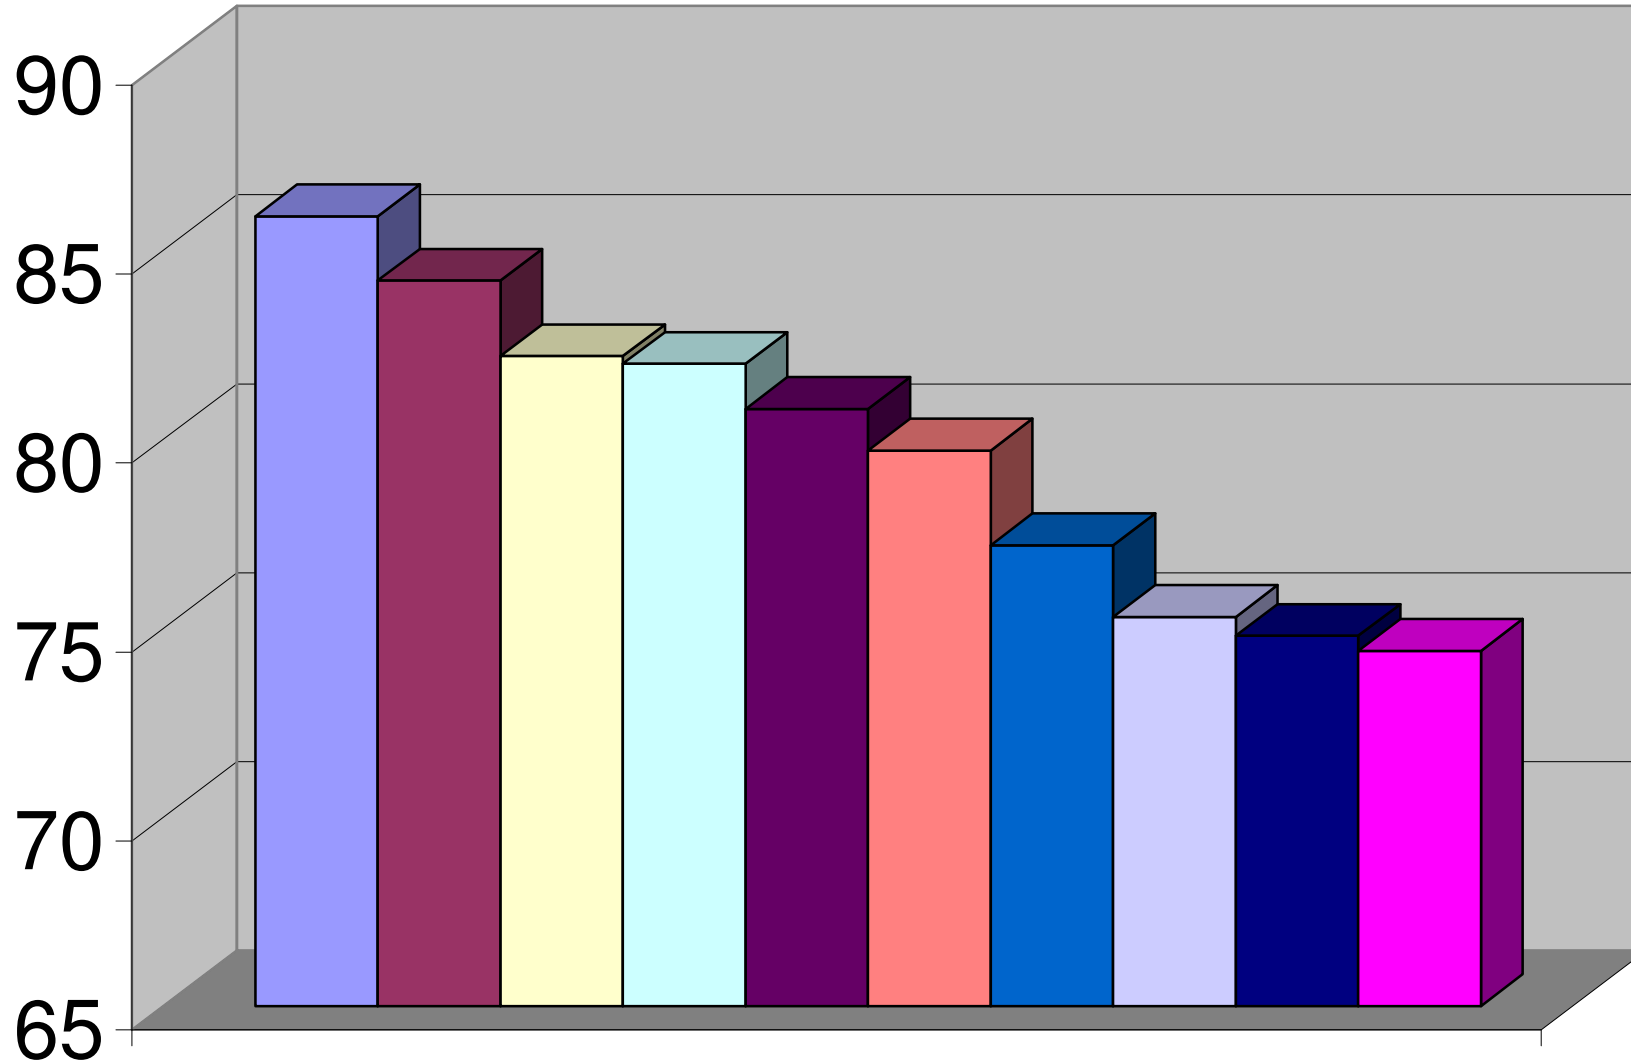

TOP TEN CHART: CLASS - XI - SC

Session 2015-16

- 11-B-12 - 1st -BISHAL ROY - 85.9 %
- 11-A-33 - 2nd -SUBHRAJIT CHOUDHURY - 84.2 %
- 11-B-10 - 3rd -ARGHADEEP SAHA - 82.2 %
- 11-A-18 - 4th -PRITAM DEY - 82 %
- 11-A-17 - 5th -PRALOY BHOWMIK - 80.8 %
- 11-A-31 - 6th -SOUMIK MAJUMDER - 79.7 %
- 11-A-37 - 7th -TANMOY DEBNATH - 77.2 %
- 11-B-38 - 8th -ALOKENDU DAS - 75.3 %
- 11-A-35 - 9th -SUPRATIM DAS (S/O SUBHASISH DAS) - 74.8 %
- 11-A-20 - 10th -SUPRATIM DAS (S/O GOUTAM DAS) - 74.4 %