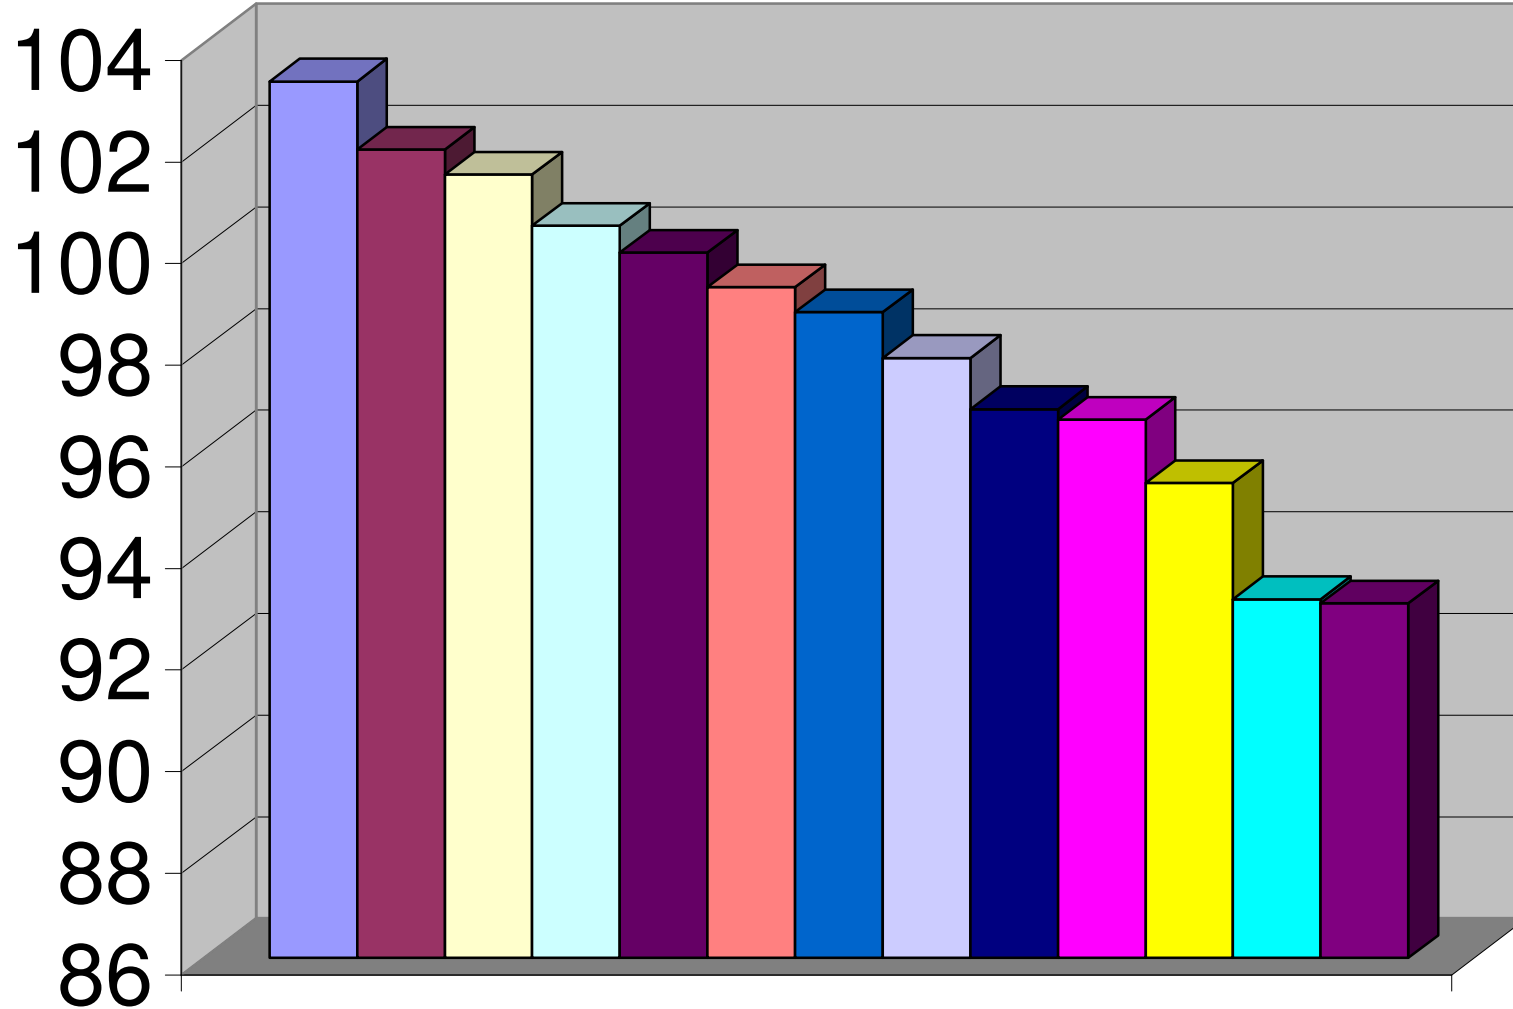

TOP TEN CHART: CLASS - VII

Session 2015-16

07-A-01 - 1st -Subhajit Bhaumik	103.25 %
07-B-02 - 1st -Arghadip Das	101.91 %
07-A-02 - 1st -Subham Malakar	101.42 %
07-B-01 - 1st -Souhardya Nath	100.41 %
07-A-04 - 2nd -Arghyadeep Das	99.88 %
07-A-06 - 3rd -Basab Bhattacharjee	99.2 %
07-A-03 - 4th -Rajdeep Majumder	98.71 %
07-B-04 - 5th -Nilarghya Sarkar	97.81 %
07-B-05 - 6th -Bedanta Bhaumik	96.8 %
07-A-09 - 7th -Shibalay Ghosh	96.59 %
07-B-03 - 8th -Anurag Gan Chaudhuri	95.35 %
07-A-07 - 9th -Sumantaraj Paul	93.06 %
07-B-06 - 10th -Anurag Das	92.98 %

Due to the additional marks of Sanskrit the aggregate % become more than 100%