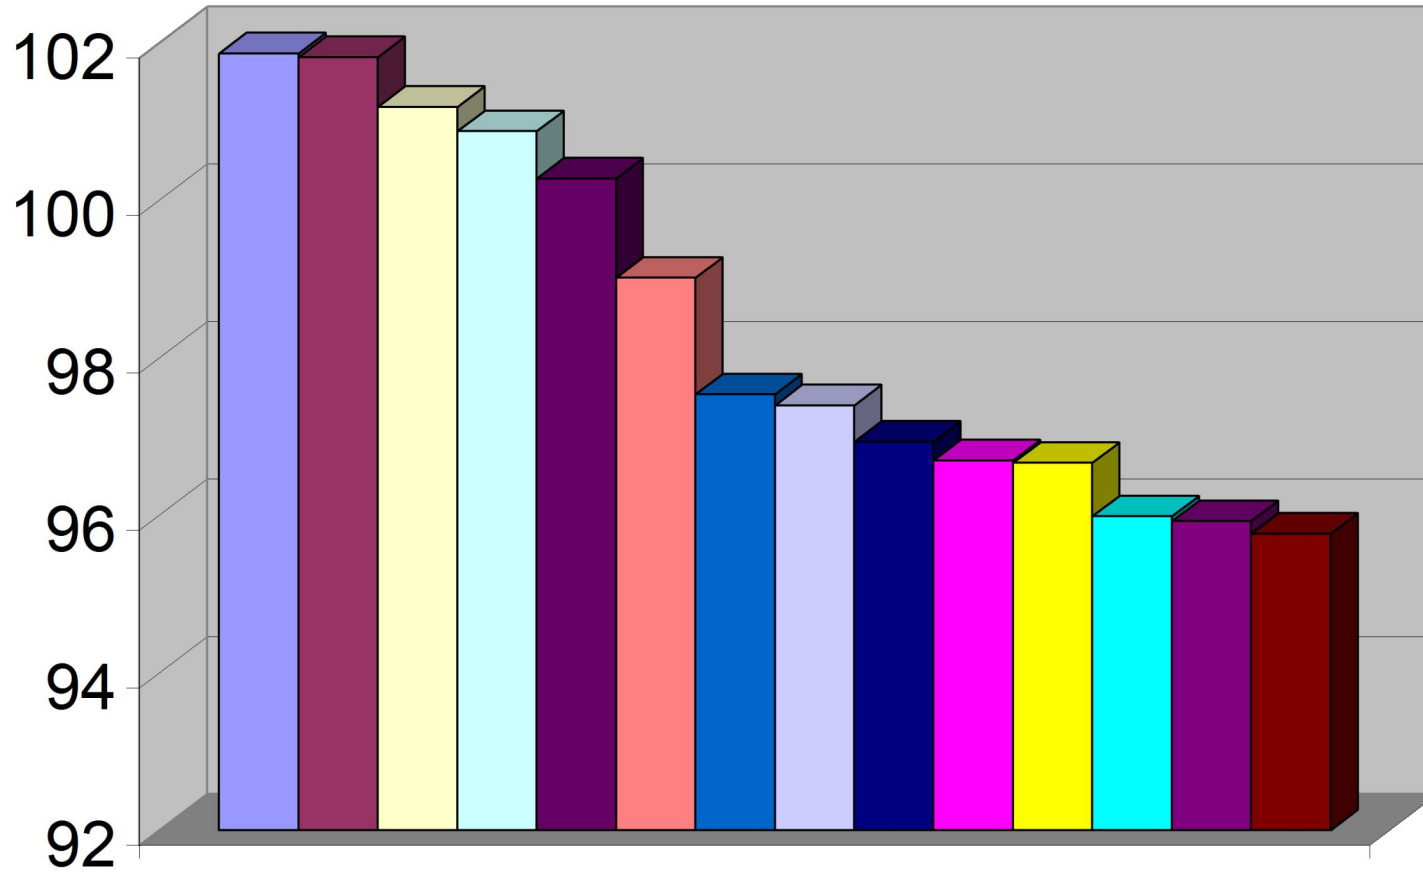

TOP TEN CHART: CLASS - VII

Session 2014-15

- 07-A-03 - 1st - Souradeep Kar - 101.86 %
- 07-A-01 - 1st - Subhadeep Kar - 101.81 %
- 07-B-01 - 1st - Rishav Gandhar Lodh - 101.18 %
- 07-B-05 - 1st - Gaurav Sinha - 100.87 %
- 07-A-06 - 1st - Saptarshi Chakraborty - 100.27 %
- 07-A-02 - 2nd - Mayur Ray - 99.01 %
- 07-B-02 - 3rd - Pravakar Bhattacharya - 97.53 %
- 07-A-10 - 4th - Arkajyoti Bhattacharjee - 97.39 %
- 07-B-03 - 5th - Debankan Nag - 96.93 %
- 07-B-06 - 6th - Arijit Debnath - 96.69 %
- 07-A-05 - 7th - Pritam Baidya - 96.66 %
- 07-A-07 - 8th - Diptanu Saha - 95.98 %
- 07-B-04 - 9th - Prantaneel Debnath - 95.92 %
- 07-A-04 - 10th - Sagarmoy Das - 95.76 %