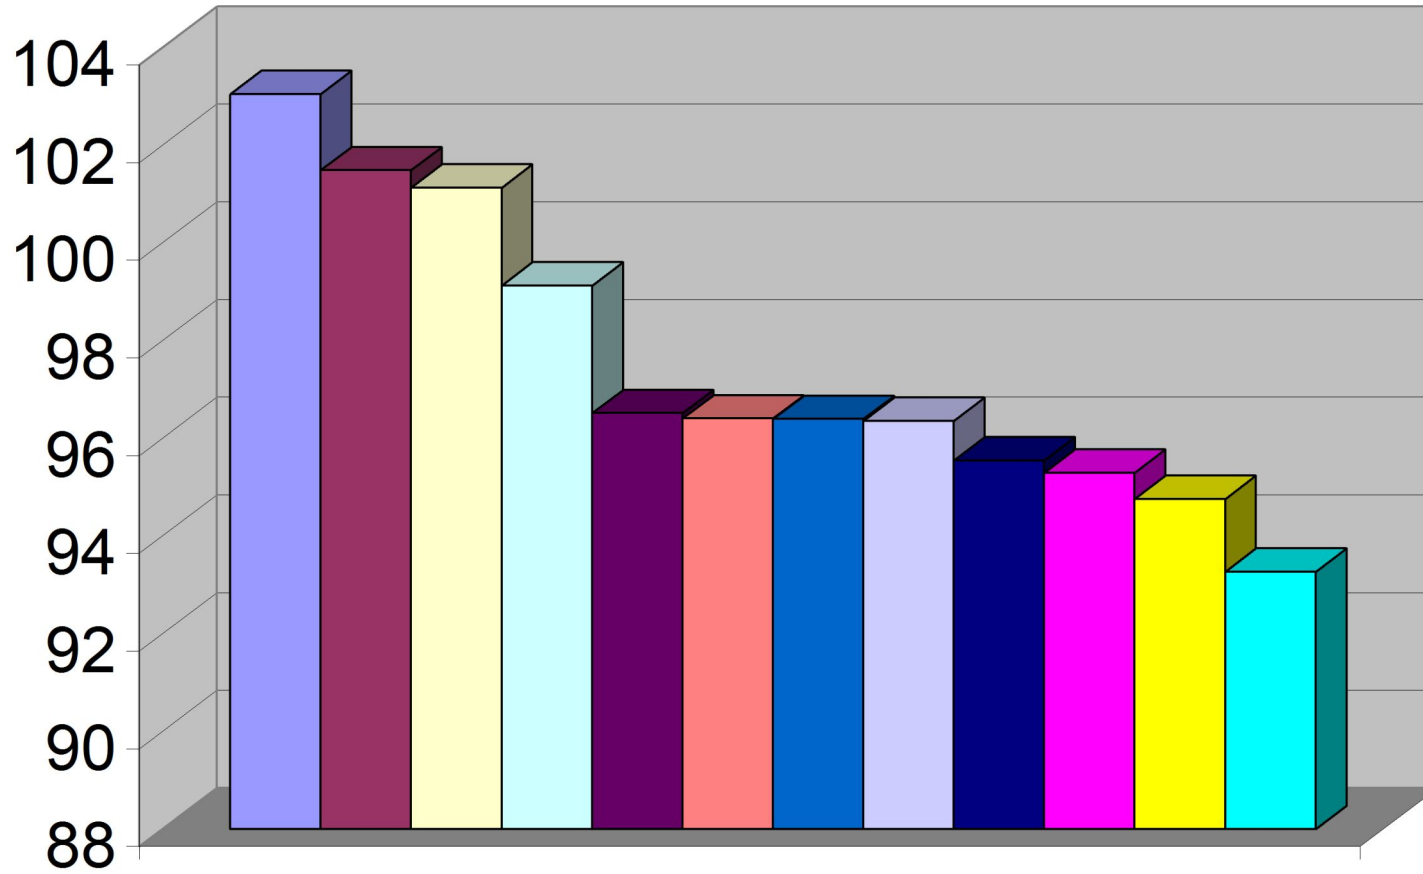

## TOP TEN CHART: CLASS - VI

Session 2014-15

06-A-01 - 1st -Subhajit Bhaumik	103.04 %
06-A-02 - 1st -Souhardya Nath	101.48 %
06-B-01 - 1st -Arghadip Das	101.12 %
06-A-03 - 2nd -Subham Malakar	99.12 %
06-A-05 - 3rd -Rajdeep Majumder	96.51 %
06-B-02 - 4th -Anurag Gan Chaudhuri	96.4 %
06-B-04 - 5th -Nilarghya Sarkar	96.39 %
06-A-04 - 6th -Arghyadeep Das	96.35 %
06-B-03 - 7th -Pushkar Majumdar	95.54 %
06-B-07 - 8th -Bedanta Bhaumik	95.29 %
06-B-08 - 9th -Anurag Das	94.75 %
06-A-07 - 10th -Basab Bhattacharjee	93.26 %